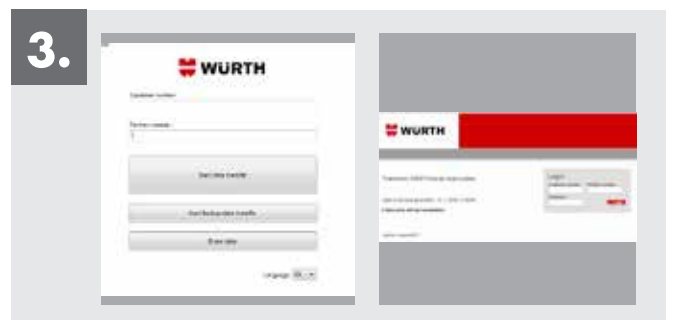

Step 2

- Press the + button to turn on
- The scanner will beep twice
- Press and hold the + button to scan barcodes, a beep will follow after a successful scan
- Simple and easy one button operation means you can use the ORSY® scanner to scan the ORSY® racking shelf barcodes, the products themselves, or we can supply a booklet containing easy reference barcodes for quick and efficient ordering.

Step 3

- Dock the scanner in the desk dock
- Press the + button to upload the scanned articles into eShop
- You will be prompted to enter your login details to enter the eShop

Step 4

- Place order or create inventory list
- As well as a quick and easy ordering tool you can use ORSY® scanner to create an inventory list stock taking of Würth product.