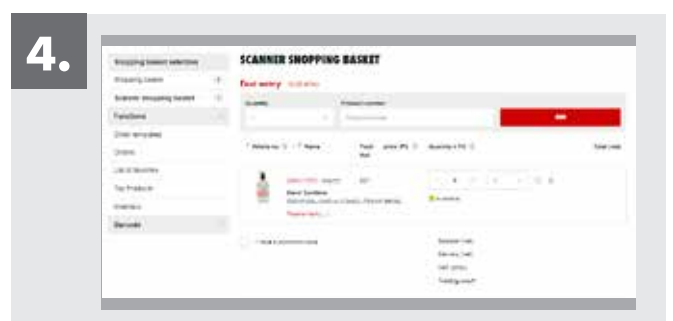

Step 2

- Press the + button to turn on
- The scanner will beep twice
- Press and hold the + button to scan barcodes, a beep will follow after a successful scan
- Simple and easy one button operation means you can use the ORSY® scanner to scan the ORSY® racking shelf barcodes, the products themselves, or we can supply a booklet containing easy reference barcodes for quick and efficient ordering.

Step 3

- Dock the scanner in the desk dock
- Press the + button to upload the scanned articles into eShop
- You will be prompted to enter your login details to enter the eShop

Step 4

- Place order or create inventory list
- As well as a quick and easy ordering tool you can use ORSY® scanner to create an inventory list stock taking of Würth product.