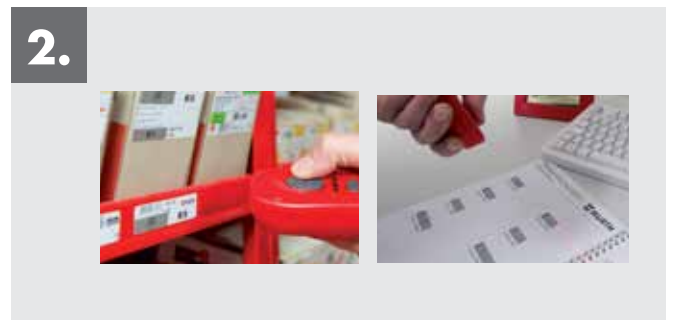

ORSY[®]

SCANNER

**OVER 20,000
PRODUCTS**

ONLINE-SHOP
www.wurth.ie

ORSY® SCANNER:

How it works

Step 1

- Unpack and plug in
- Simple USB plug in design which is used for both data transfer and to keep the internal rechargeable battery charged so ORSY® scanner is always ready for use

Step 2

- Press the + button to turn on
- The scanner will beep twice
- Press and hold the + button to scan barcodes, a beep will follow after a successful scan
- Simple and easy one button operation means you can use the ORSY® scanner to scan the ORSY® racking shelf barcodes, the products themselves, or we can supply a booklet containing easy reference barcodes for quick and efficient ordering.

Step 3

- Dock the scanner in the desk dock
- Press the + button to upload the scanned articles into eShop
- You will be prompted to enter your login details to enter the eShop

Step 4

- Place order or create inventory list
- As well as a quick and easy ordering tool you can use ORSY® scanner to create an inventory list stock taking of Würth product.